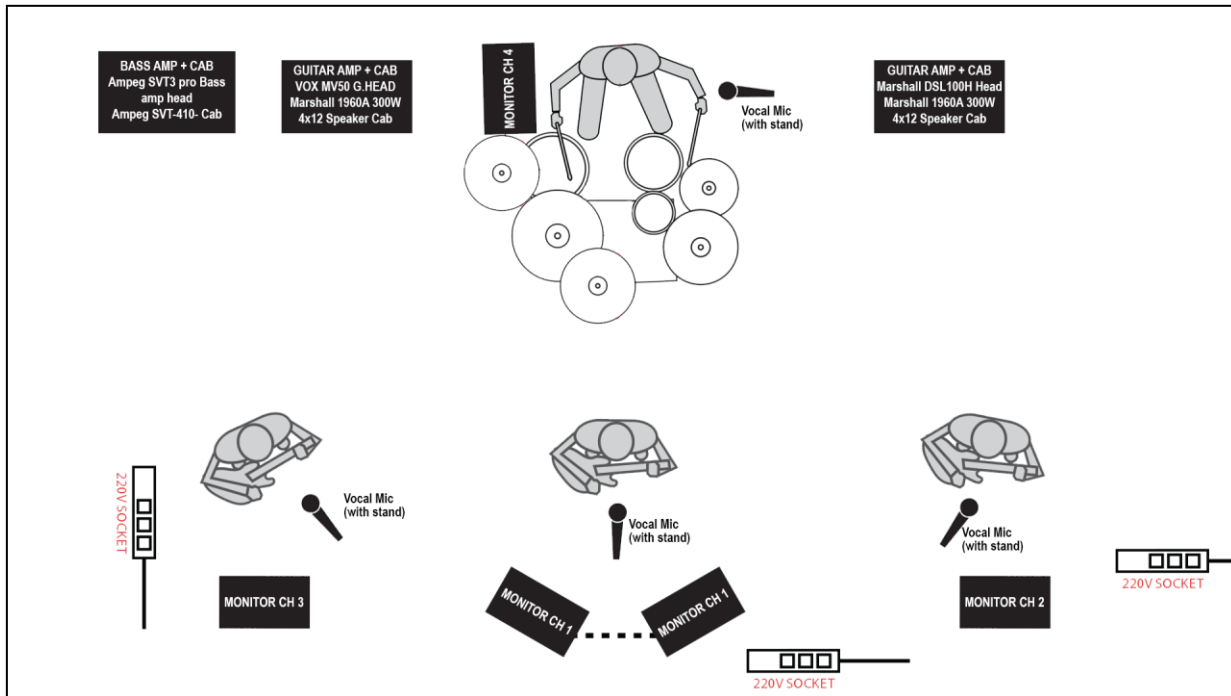

THE SULIS CLUB

TECH RIDER & STAGE PLOT

The Sulis Club

BACKLINE LIST

| | ITEMS | QUANTITY | REMARK |
|------------------------|--|----------|----------------------|
| GUITAR | Marshall DSL100H Head | 1 | |
| | Vox MV50 Clean Guitar Head (50watt 4ohms) | 1 | PROVIDED BY THE BAND |
| | Marshall 1960A 300W 4x12 Speaker Cab | 2 | |
| BASS | Ampeg SVT3 pro Bass amp head | 1 | |
| | Ampeg SVT-410-Speaker Cab | 1 | |
| VOCAL | Sennheiser e835 Live Vocal Microphone | 1 | PROVIDED BY THE BAND |
| | SHURE SM58 Vocal Microphone | 3 | |
| | TC Helicon Perform-V Vocal Processor | 1 | PROVIDED BY THE BAND |
| DRUM | | | |
| | Bass drum : 22"x15" | 1 | |
| | Tom1 : 12"x8" | 1 | |
| | Floor Tom : 16"x15" | 1 | |
| | SNARE: DW COLLECTORS SERIES 6.5" | 1 | PROVIDED BY THE BAND |
| | CYMBALS : ZILDJIAN K SERIES 20" SESSION RIDE | 1 | PROVIDED BY THE BAND |
| | HI HATS : MEINL 14" BYZANCE TRADITIONAL MEDIUM | 1 | PROVIDED BY THE BAND |
| | Crash Cymbal: 18" | 1 | |
| | Crash Cymbal: 16" | 1 | |
| | Splash Cymbals: 10" | 1 | |
| Black carpet 270x180cm | 1 | | |
| DRUM HARDWARE | | | |
| | DW 5700 Cymbal boom Stands | 3 | |
| | DW 5500D Hi hat Stand | 1 | |
| | DW 9300 Snare Stand | 1 | |
| | DW 9000 Drum Stools | 1 | |
| | DW 5000 Kick pedal | 1 | |
| OTHERS | Mic Stand | 4 | |
| | Guitar Stand | 3 | |